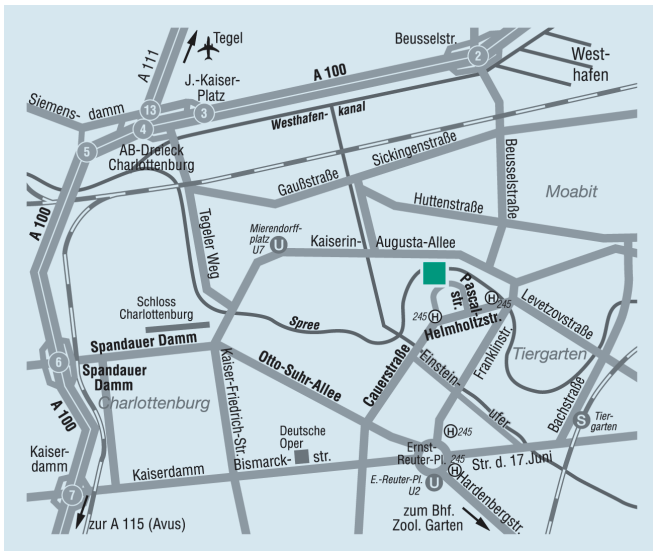

How to find us

Our addresses

Production Technology Center Berlin

Pascalstr. 8 – 9
10587 Berlin

Application Center for Microproduction Technology – AMP

Pascalstr. 13 – 14
10587 Berlin

Train (from Berlin main station »Hauptbahnhof«)

- by taxi (approx. 10 min)
- from bus stop »Hauptbahnhof« take bus 245, direction S+U Zoologischer Garten, to bus stop »Franklinstrasse«. Follow the road about 200 m in direction of travel and turn right into Pascalstrasse (approx. 25 min).

Car

- A 111 or A 115 (Avus) to Charlottenburg (A 100), exit »Spandauer Damm«. Further down, it bends right and becomes Otto-Suhr-Allee. Turn left into Cauerstrasse. Further down, it becomes Dovestrasse and finally Helmholtzstrasse. Turn left into Morsestrasse, which further down becomes Pascalstrasse. There is a parking area behind the house. The entry into the parking area is at Kucharskistrasse.

Airplane (arriving at BER)

- by taxi (approx. 40 min)
- FEX (airport express) to Berlin main station, from bus stop »Hauptbahnhof« take bus 245, direction S+U Zoologischer Garten, to bus stop »Franklinstrasse«. Follow the road about 200 m in direction of travel and turn right into Pascalstrasse (ca. 60 min.).